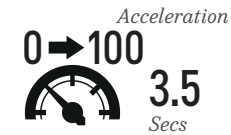

CAMARO ZL1

FORGET HORSES. THIS IS A STAMPEDE.

SELECT SPECIFICATIONS

● STANDARD ○ AVAILABLE

EXTERIOR	ZL1
Automatic High Intensity Discharge Headlamps	●
Heated, Power-Adjustable, Body-Color With Driver-Side Auto-Dimming Feature	●
Stanchion	●
Exposed Carbon-Fiber-Weave Hood Insert	○
GRAPHICS	
Black Metallic Center Stripe (Not Available With Mosaic Black Metallic)	○
ENGINE/CHASSIS	
6.2L LT4 Supercharged V8 With Direct Injection And Variable Valve Timing; 650 hp And 881 nm Of Torque	●
Cooling System: Extra Capacity	●
Electronic Limited-Slip Differential (eLSD)	●
Rear Differential Cooler	●
Brembo® 6-Piston Monobloc Front 4-Piston Rear, Performance, 4-Wheel, Antilock Disc	●
Auxiliary Engine Coolant Cooler	●
External Engine Oil Cooler	●
Exhaust System: Dual-Mode Performance With Quad Outlets	●
Magnetic Ride Control	●
Performance 4-Wheel Independent Suspension	●
Transmission: 6-Speed Manual With Hill Hold Feature	●
10-Speed Paddle-Shift Automatic	○
Transmission Oil Cooler	●

SAFETY & SECURITY

ZL1

Air Bags: Dual-Stage Frontal And Knee (Coupe/Convertible); Head-Curtain And Thorax Side-Impact (Coupe); Head And Thorax Side-Impact (Convertible) For Driver And Front Passenger; Includes Passenger Sensing System	●
Head-Up Display Color	●
Rear Park Assist	●
Rear Cross Traffic Alert	●
Remote Vehicle Starter System	○
Side Blind Zone Alert	●