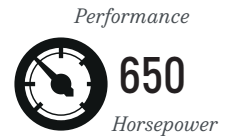

CAMARO ZL1

FORGET HORSES. THIS IS A STAMPEDE.

SELECT SPECIFICATIONS

● STANDARD ○ AVAILABLE

EXTERIOR	ZL1
Automatic High Intensity Discharge Headlamps	●
Heated, Power-Adjustable, Body-Color With Driver-Side Auto-Dimming Feature	●
Stanchion	●
Exposed Carbon-Fiber-Weave Hood Insert	○
GRAPHICS	
Black Metallic Center Stripe (Not Available With Mosaic Black Metallic)	○
ENGINE/CHASSIS	
6.2L LT4 Supercharged V8 With Direct Injection And Variable Valve Timing; 650 hp And 881 nm Of Torque	●
Cooling System: Extra Capacity	●
Electronic Limited-Slip Differential (eLSD)	●
Rear Differential Cooler	●
Brembo® 6-Piston Monobloc Front 4-Piston Rear, Performance, 4-Wheel, Antilock Disc	●
Auxiliary Engine Coolant Cooler	●
External Engine Oil Cooler	●
Exhaust System: Dual-Mode Performance With Quad Outlets	●
Magnetic Ride Control	●
Performance 4-Wheel Independent Suspension	●
Transmission: 6-Speed Manual With Hill Hold Feature	●
10-Speed Paddle-Shift Automatic	○
Transmission Oil Cooler	●

SAFETY & SECURITY

ZL1

Air Bags: Dual-Stage Frontal And Knee (Coupe/Convertible); Head-Curtain And Thorax Side-Impact (Coupe); Head And Thorax Side-Impact (Convertible) For Driver And Front Passenger; Includes Passenger Sensing System	●
Head-Up Display Color	●
Rear Park Assist	●
Rear Cross Traffic Alert	●
Remote Vehicle Starter System	○
Side Blind Zone Alert	●